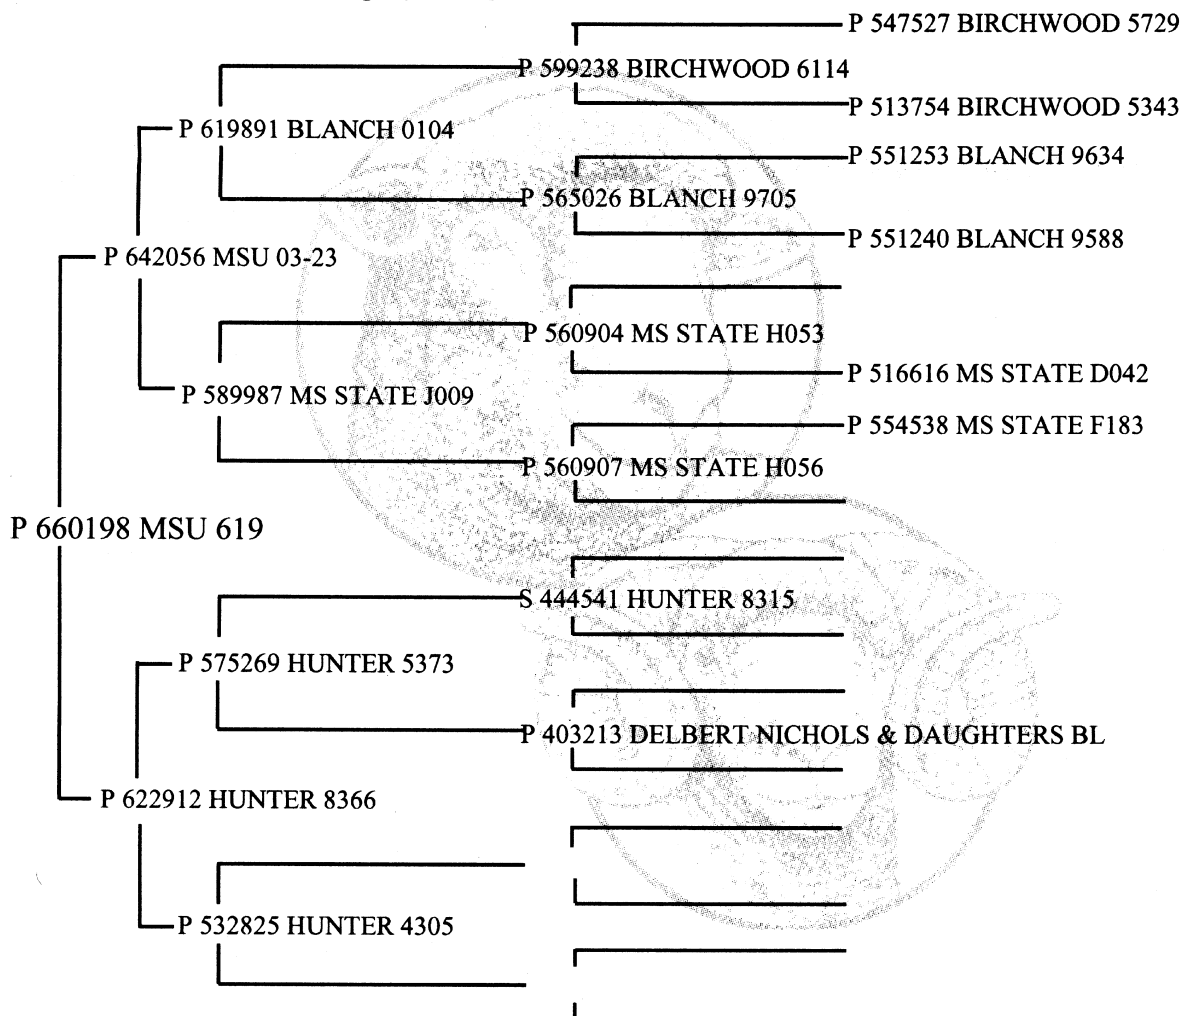

Continental Dorset Club

P.O. Box 506 • North Scituate, RI 02857-0506

**Polled
RAM**

Certificate of Registry

P 660198 RAM

SCRAPIE ID:

NAME **MSU 619**
Private Flock Tag

BORN 2/5/2006

S-TW

SIRE P 642056 MSU 03-23

DAM P 622912 HUNTER 8366

BREEDER MICHIGAN STATE UNIVERSITY EAST LANSING, MI

OWNER MICHIGAN STATE UNIVERSITY EAST LANSING, MI

DATE RECORDED 10/19/2006

Executive Secretary

THIS FIVE GENERATION PEDIGREE IS PROVIDED FOR YOUR RECORDS.

Any blanks on this record indicates that some of the history of this animal was recorded prior to computerization. If you would like the completed record you may order it for an additional charge by calling the CDC office.